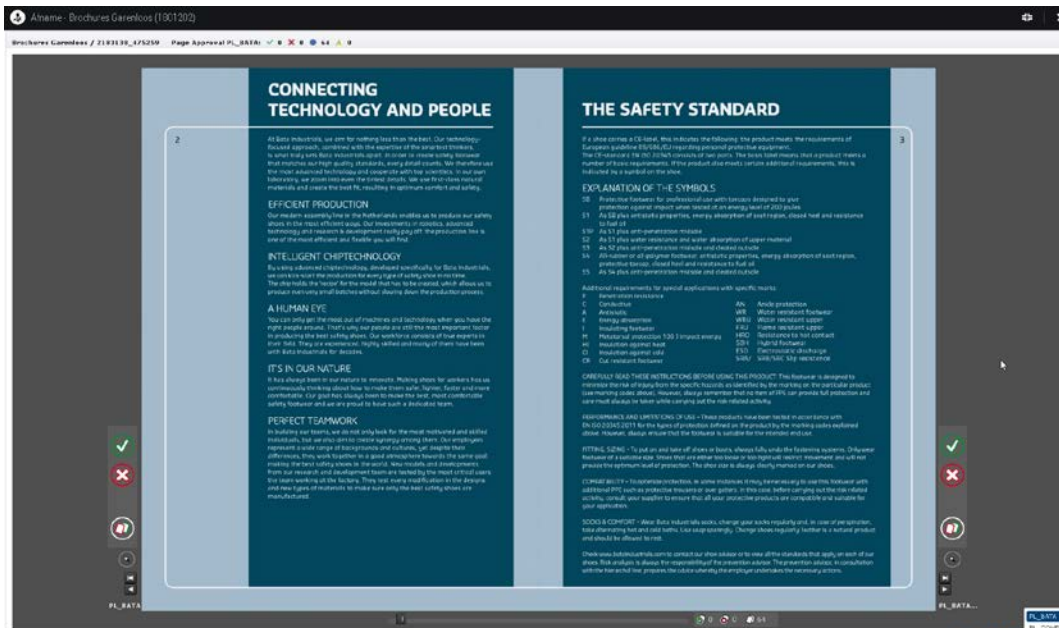

# 1. Online proofing booklets system

Scroll down menu to view more pagelist for example cover and innerpages

Button to **approve** the page use them **on the left and right side**

Button to **aborted** the page use them **on the left and right side**