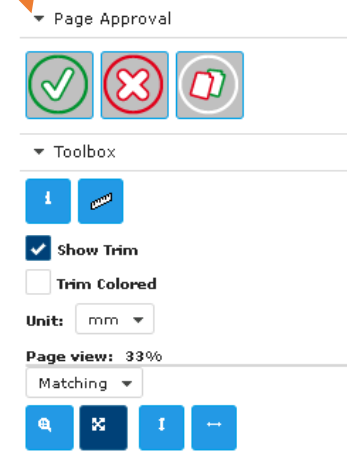

# 1. Online proofing booklets system

Scroll down menu to view more pagelist for example cover and innerpages

Button to **approve** the page use them **on the left and right side**

Button to **aborted** the page use them **on the left and right side**

**Approve remaining pages**

Shows the **single page** with more **details** such as **trimbox, colorprofiles, resolution, bleed**

**BACK TO THE BOOKLETVIEWER**

Notice:

- Once the pages are approved or aborted there is no reverse possible in the proofingsystem, please contact your CSR or the prepress
- The resolution from the online-proofingsystem is 200dpi
- The CSR/prepress receive an email with the status from each page (approved/aborted)